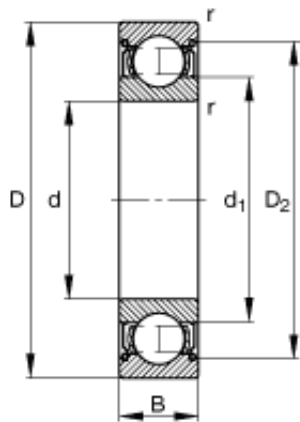

Liaocheng City Hyz Bearing Co., Ltd.

30 mm x 72 mm x 19 mm FAG 6306-2Z Single Row Ball Bearings

Bearing No. 6306-2Z

Size	30x72x19 mm
Bore Diameter	30 mm
Outer Diameter	72 mm
Width	19 mm
d	30 mm
D	72 mm
B	19 mm
D ₂	61,6 mm
D _{a max}	65 mm
d ₁	44,6 mm
d _{a min}	37 mm
r _{a max}	1 mm
r _{min}	1,1 mm
m	0,363 kg / Weight
C _r	30500 N / Dynamic load rating (radial)
C _{0r}	16200 N / Static load rating (radial)
n _G	11700 1/min / Limiting speed
n _B	10800 1/min / Reference speed
C _{ur}	1120 N / Fatigue limit load, radial

6306-2Z Bearing 2D drawings and 3D CAD models