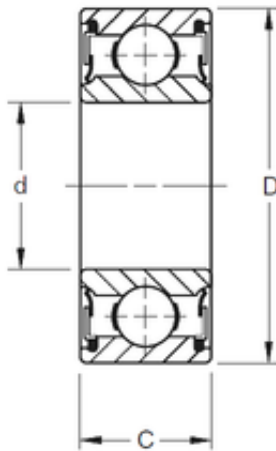

### 15 mm x 35 mm x 15,88 mm TIMKEN W202PP Single Row Ball Bearings

Bearing No. W202PP

Size	15x35x15.88 mm
Bore Diameter	15 mm
Outer Diameter	35 mm
Width	15,88 mm
d	15 mm
D	35 mm
B	15,88 mm
C	15,88 mm
Weight	0,064 Kg
Basic dynamic load rating (C)	8650 kN

W202PP Bearing 2D drawings and 3D CAD models