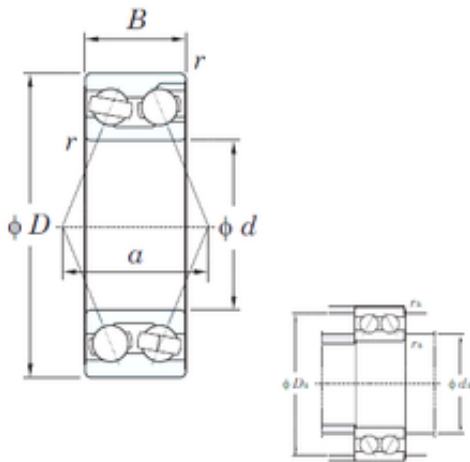

Liaocheng City Hyz Bearing Co., Ltd.

3200 Bearing 2D drawings and 3D CAD models

SKF Koyo NTN NSK Ssr Double Row Angular Contact Ball Bearing 3200 3201 3202 3203 3204 3205 3206 3207 3208 3209 3210 3211 3212 3213 3214 3215 3220

Bearing No. 3200

Size	10x30x14.3 mm
Bore Diameter	10 mm
Outer Diameter	30 mm
Width	14.3 mm
d	10 mm
D	30 mm
B	14.3 mm
C	14.3 mm
a	19.5 mm
r min.	0.6 mm
da min.	14.5 mm
Da max.	25.5 mm
ra max.	0.6 mm
Weight	0.052 Kg
Basic dynamic load rating (C)	7.35 kN
Basic static load rating (C0)	5.35 kN
(Grease) Lubrication Speed	15000 r/min
Bearing No.	3200
r(min)	0.6
Cr	9.15
C0r	5.35
Cu	0.280
Grease lub.	15000